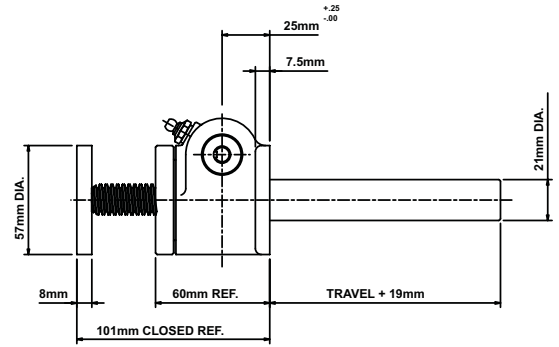

# 5kN Capacity

# Metric Machine Screw Actuators

Top View: MET-2625

16mm Diameter x 3mm Lead Lifting Screw

Upright: MET-2625

Inverted: MET-2624

Upright Rotating: MET-UM-2626

Inverted Rotating: MET-DM-2626