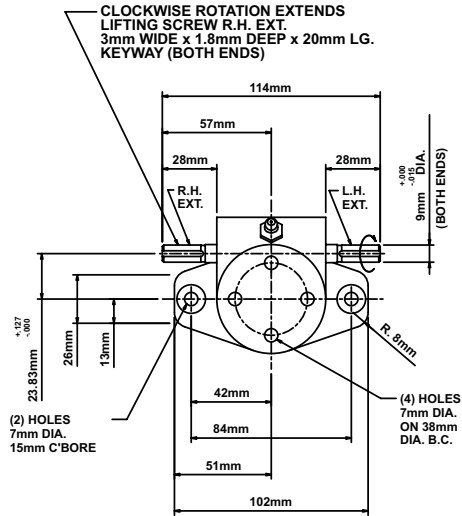

# 5kN Capacity

# Metric Machine Screw Actuators

Top View: MET-2625

16mm Diameter x 3mm Lead Lifting Screw

Upright: MET-2625

Inverted: MET-2624

Upright Rotating: MET-UM-2626

Inverted Rotating: MET-DM-2626