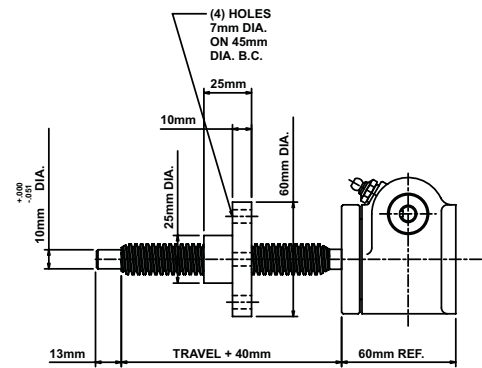

# Metric Machine Screw Actuators

Top View: MET-2625

16mm Diameter x 3mm Lead Lifting Screw

Upright: MET-2625

Inverted: MET-2624

Upright Rotating: MET-UM-2626

Inverted Rotating: MET-DM-2626