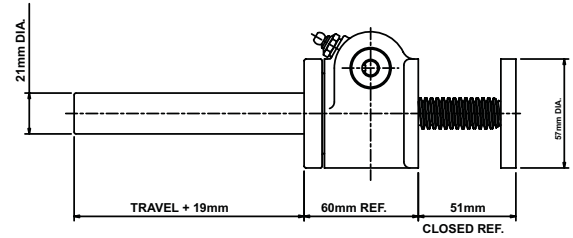

# Metric Machine Screw Actuators

Top View: MET-2625

16mm Diameter x 3mm Lead Lifting Screw

Upright: MET-2625

Inverted: MET-2624

Upright Rotating: MET-UM-2626

Inverted Rotating: MET-DM-2626