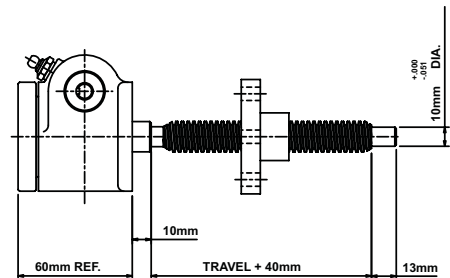

# Metric Machine Screw Actuators

Top View: MET-2625

16mm Diameter x 3mm Lead Lifting Screw

Upright: MET-2625

Inverted: MET-2624

Upright Rotating: MET-UM-2626

Inverted Rotating: MET-DM-2626