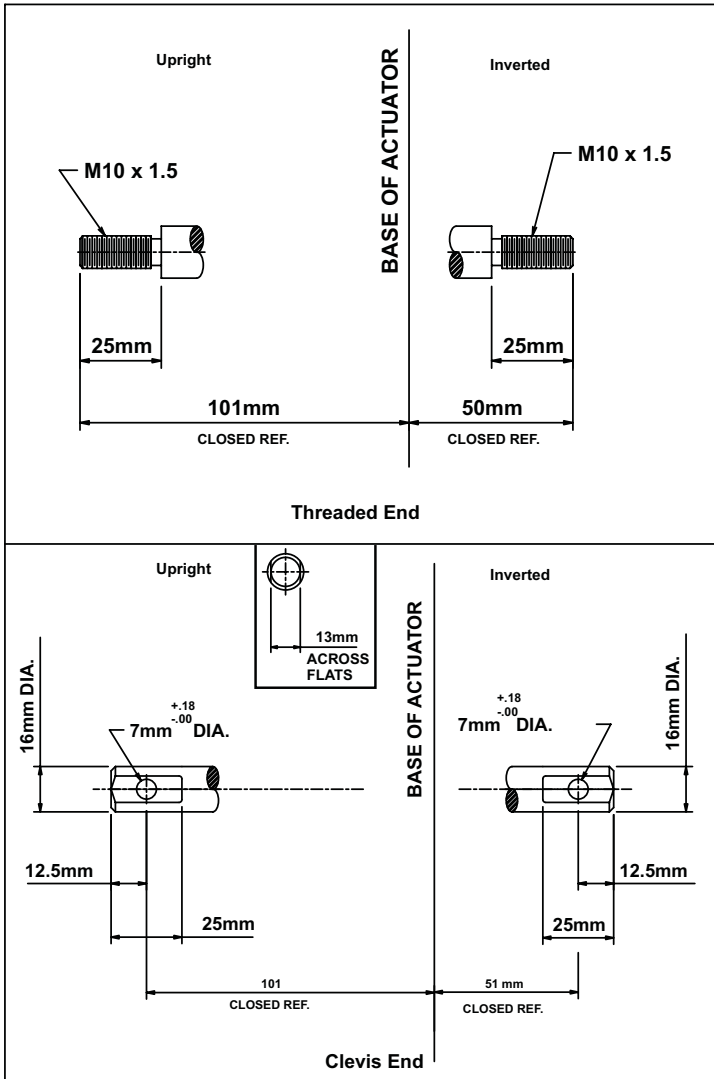

# Metric Machine Screw Actuators

Top View: MET-2625

16mm Diameter x 3mm Lead Lifting Screw

Upright: MET-2625

Inverted: MET-2624

Upright Rotating: MET-UM-2626

Inverted Rotating: MET-DM-2626