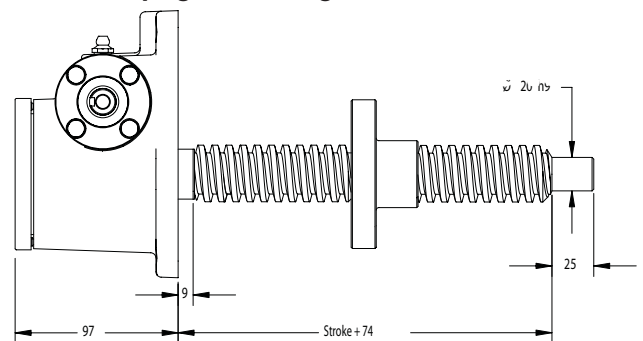

25kN Capacity

Metric Machine Screw Actuators

NEW

Top View: G9002

30mm O.D. 6mm Lead Lifting Screws

Upright: G9002

Inverted: G9001

Upright Rotating: GU9003

Inverted Rotating: GD9003