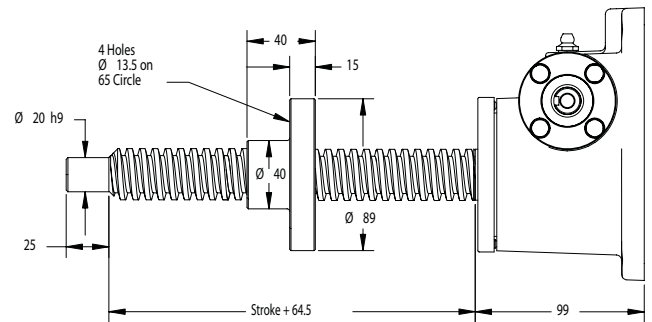

25kN Capacity

Metric Machine Screw Actuators

NEW

Top View: G9002

30mm O.D. 6mm Lead Lifting Screws

Upright: G9002

Inverted: G9001

Upright Rotating: GU9003

Inverted Rotating: GD9003