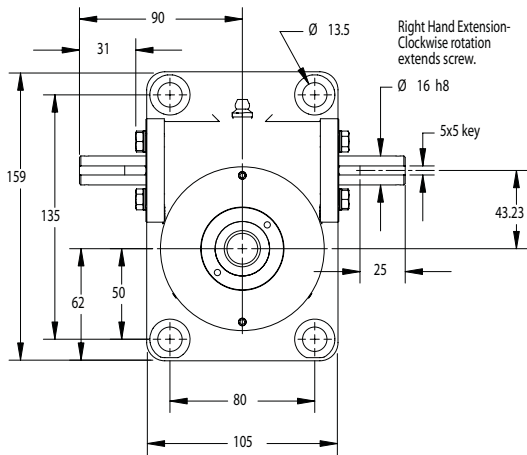

25kN Capacity

Metric Machine Screw Actuators

NEW

Top View: G9002

30mm O.D. 6mm Lead Lifting Screws

Upright: G9002

Inverted: G9001

Upright Rotating: GU9003

Inverted Rotating: GD9003