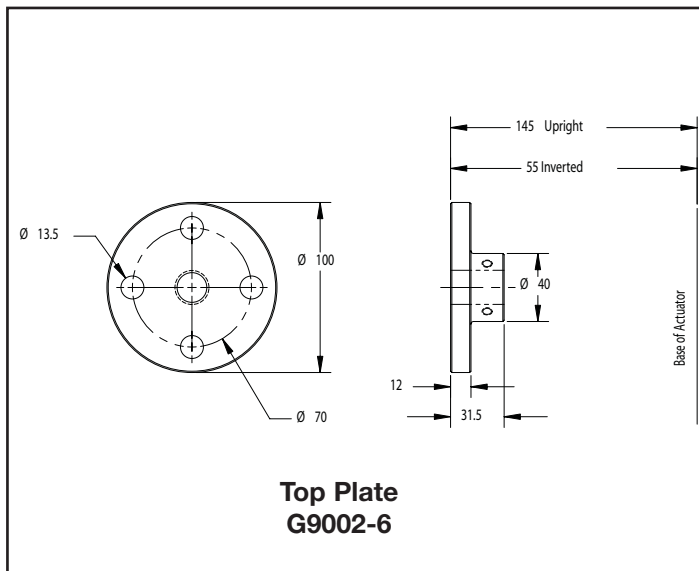

25kN Capacity

Metric Machine Screw Actuators

NEW

Top View: G9002

30mm O.D. 6mm Lead Lifting Screws

Upright: G9002

Inverted: G9001

Upright Rotating: GU9003

Inverted Rotating: GD9003