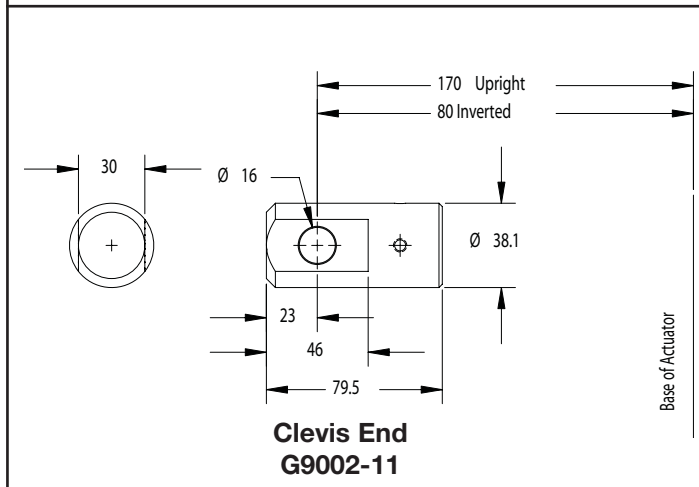

25kN Capacity

Metric Machine Screw Actuators

NEW

Top View: G9002

30mm O.D. 6mm Lead Lifting Screws

Upright: G9002

Inverted: G9001

Upright Rotating: GU9003

Inverted Rotating: GD9003