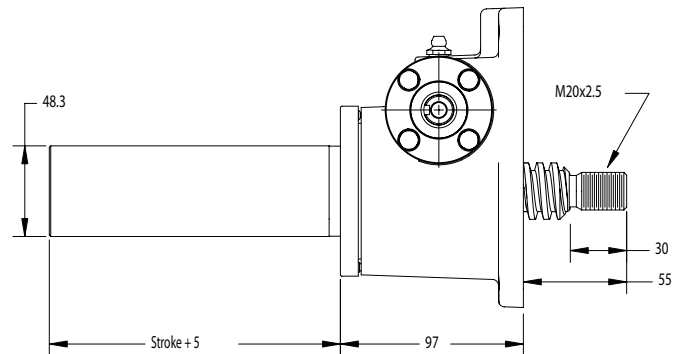

25kN Capacity

Metric Machine Screw Actuators

NEW

Top View: G9002

30mm O.D. 6mm Lead Lifting Screws

Upright: G9002

Inverted: G9001

Upright Rotating: GU9003

Inverted Rotating: GD9003