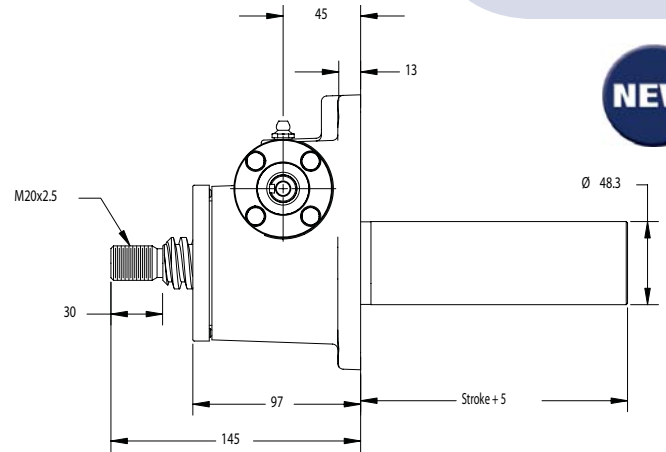

25kN Capacity

Metric Machine Screw Actuators

NEW

Top View: G9002

30mm O.D. 6mm Lead Lifting Screws

Upright: G9002

Inverted: G9001

Upright Rotating: GU9003

Inverted Rotating: GD9003