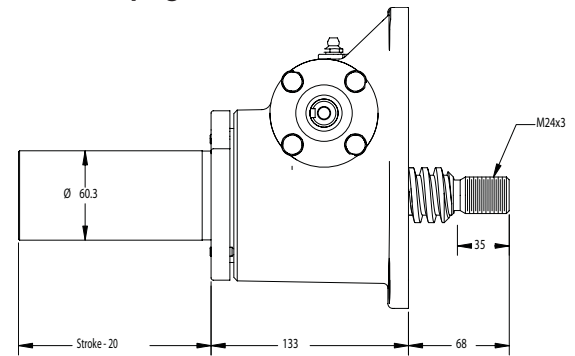

NEW

Top View: G9005
38mm O.D. x 9mm Lead Lifting Screws

Upright: G9005

Inverted: G9004

Upright Rotating: GU9006

Inverted Rotating: GD9006

Top Plate G9005-6

Clevis End G9005-11