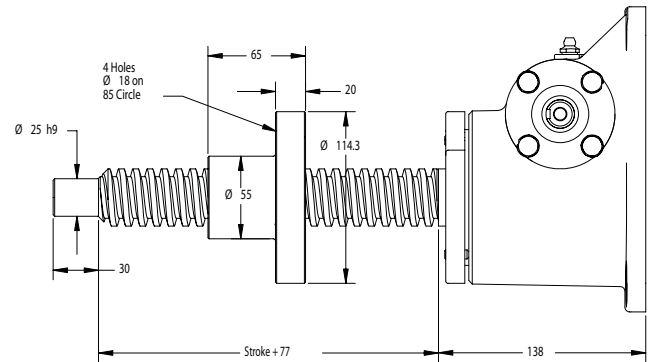

NEW

Top View: G9005
38mm O.D. x 9mm Lead Lifting Screws

Upright: G9005

Inverted: G9004

Upright Rotating: GU9006

Inverted Rotating: GD9006

Top Plate G9005-6

Clevis End G9005-11