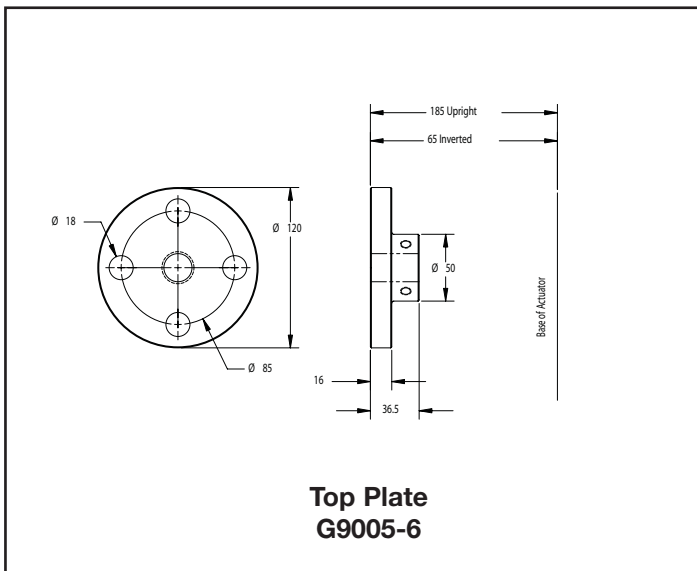

NEW

Top View: G9005
38mm O.D. x 9mm Lead Lifting Screws

Upright: G9005

Inverted: G9004

Upright Rotating: GU9006

Inverted Rotating: GD9006

Top Plate G9005-6

Clevis End G9005-11