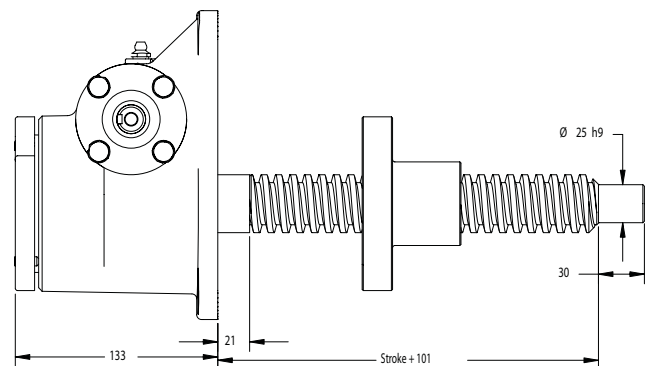

NEW

Top View: G9005
38mm O.D. x 9mm Lead Lifting Screws

Upright: G9005

Inverted: G9004

Upright Rotating: GU9006

Inverted Rotating: GD9006

Top Plate G9005-6

Clevis End G9005-11