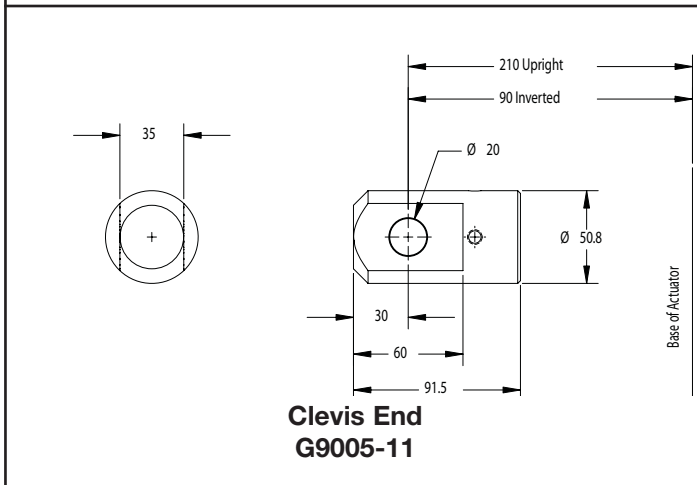

NEW

Top View: G9005
38mm O.D. x 9mm Lead Lifting Screws

Upright: G9005

Inverted: G9004

Upright Rotating: GU9006

Inverted Rotating: GD9006

Top Plate G9005-6

Clevis End G9005-11