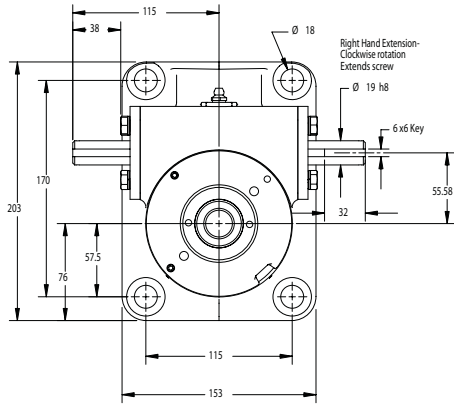

NEW

Top View: G9005
38mm O.D. x 9mm Lead Lifting Screws

Upright: G9005

Inverted: G9004

Upright Rotating: GU9006

Inverted Rotating: GD9006

Top Plate G9005-6

Clevis End G9005-11