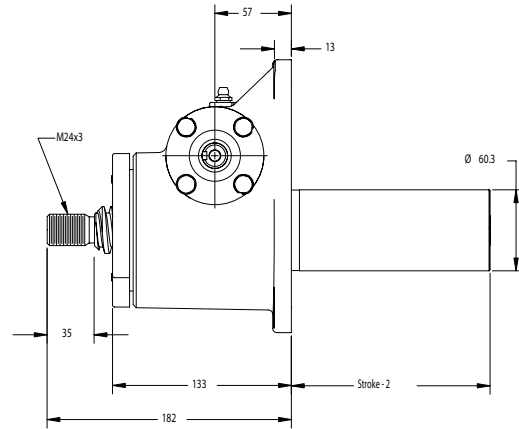

NEW

Top View: G9005
38mm O.D. x 9mm Lead Lifting Screws

Upright: G9005

Inverted: G9004

Upright Rotating: GU9006

Inverted Rotating: GD9006

Top Plate G9005-6

Clevis End G9005-11