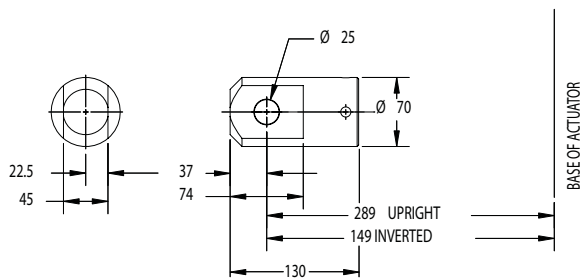

NEW

Top View: G9015

58mm O.D. x 12mm Lead Lifting Screws

Upright: G9015

Inverted: G9014

**Top Plate
G9015-6**

Upright Rotating: GU9016

**Clevis End
G9015-11**

Inverted Rotating: GD9016