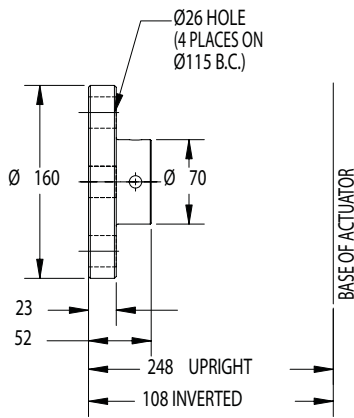

NEW

Top View: G9015

58mm O.D. x 12mm Lead Lifting Screws

Upright: G9015

Inverted: G9014

**Top Plate
G9015-6**

Upright Rotating: GU9016

**Clevis End
G9015-11**

Inverted Rotating: GD9016