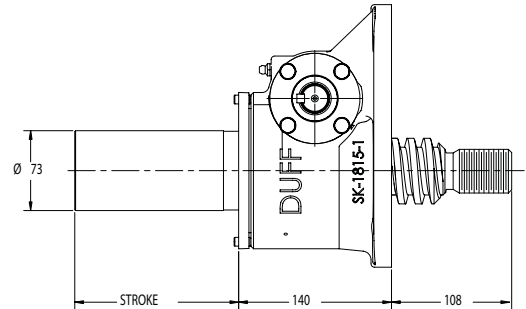

NEW

Top View: G9015

58mm O.D. x 12mm Lead Lifting Screws

Upright: G9015

Inverted: G9014

**Top Plate
G9015-6**

Upright Rotating: GU9016

**Clevis End
G9015-11**

Inverted Rotating: GD9016