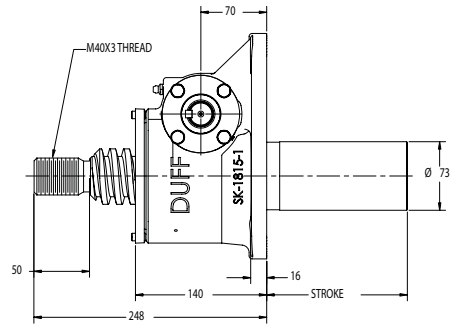

NEW

Top View: G9015

58mm O.D. x 12mm Lead Lifting Screws

Upright: G9015

Inverted: G9014

**Top Plate
G9015-6**

Upright Rotating: GU9016

**Clevis End
G9015-11**

Inverted Rotating: GD9016