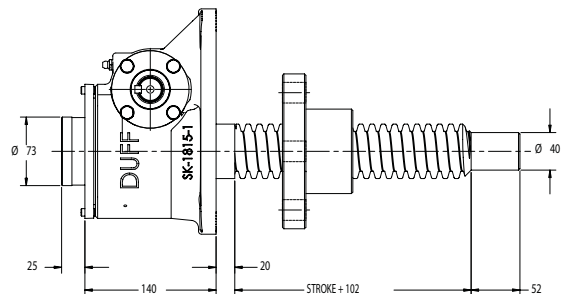

NEW

Top View: G9015

58mm O.D. x 12mm Lead Lifting Screws

Upright: G9015

Inverted: G9014

**Top Plate
G9015-6**

Upright Rotating: GU9016

**Clevis End
G9015-11**

Inverted Rotating: GD9016