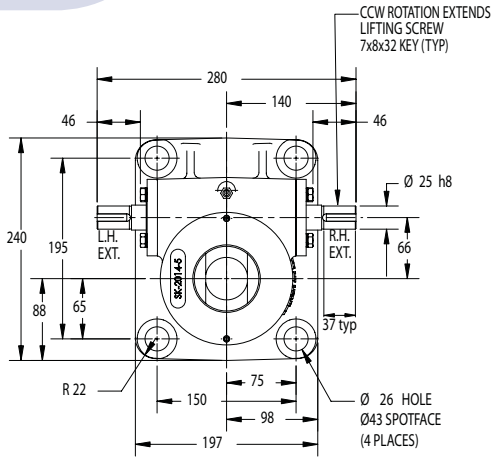

NEW

Top View: G9015

58mm O.D. x 12mm Lead Lifting Screws

Upright: G9015

Inverted: G9014

**Top Plate
G9015-6**

Upright Rotating: GU9016

**Clevis End
G9015-11**

Inverted Rotating: GD9016