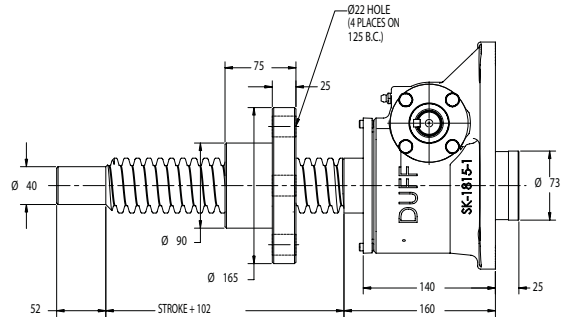

NEW

Top View: G9015

58mm O.D. x 12mm Lead Lifting Screws

Upright: G9015

Inverted: G9014

**Top Plate
G9015-6**

Upright Rotating: GU9016

**Clevis End
G9015-11**

Inverted Rotating: GD9016